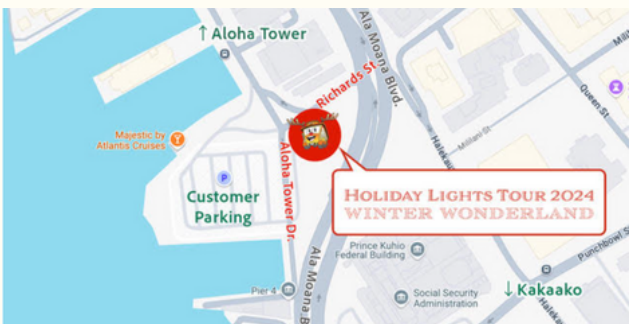

SPECIAL EVENTS

HONOLULU HOLIDAY LIGHTS TOUR

PRESENTS BY WAIKIKI TROLLEY

DECEMBER 8TH – DECEMBER 30TH 2024

SEE A SALES ASSOCIATE TO BOOK NOW!

🕒 6:00 PM | 7:00 PM | 8:00 PM

📍 Corner of Richards Street and Aloha Tower Drive

- ❄️ FREE Photo Opportunities
- ❄️ Complimentary Refreshments
- ❄️ FREE Fun Activities
- ❄️ Best View of Holiday Lights

Early Bird Special: FREE shuttle rides from December 8th -12th

Proceeds will benefit the American Cancer Society

For more information: www.holidaylightshi.com

DECEMBER 1ST

STREET BIKERS UNITED TOYS FOR TOTS CARAVAN (50TH ANNUAL)

The event will feature 4,000 motorcycles, starting at Magic Island and traveling via Ala Moana Blvd., Kalakaua Ave., and Monsarrat Ave. to Waikiki Shell

🕒 10:30 AM - 12:00 PM 📍 Kalakaua Avenue

- Stop ① Waikiki Shopping Plaza relocated to Ohana Malia Hotel
- Stop ② Duke Kahanamoku Statue relocated to Hyatt Hotel
- Stop ③ The Twin Fin relocated to Waikiki Beach Marriott