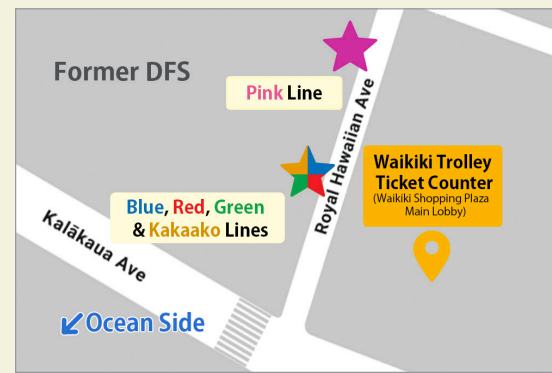

Waikiki Shopping Plaza	Drop-off only	7:30 PM	7:45 PM	8:00 PM	8:17 PM	8:32 PM
Duke Kahanamoku Statue	Drop-off only	7:34 PM	7:49 PM	8:04 PM	8:21 PM	8:36 PM
The Twin Fin	Drop-off only	7:40 PM	7:52 PM	8:07 PM	8:24 PM	8:39 PM

USEFUL LINKS

Buy Tickets

Live Trolley Map

*Location data is approximate.

Reroutes Info

Waikiki Trolley Ticket Counter

Waikiki Shopping Plaza, Main Lobby

2250 Kalakaua Ave. Honolulu, HI 96815

Open Daily: 8 AM-5 PM, Phone: (808) 591-2561

Green Line Diamond Head Hiking

Requires an advance reservation.

<https://gostateparks.hawaii.gov/diamondhead>

Main Stop Please arrive early and wait in line

① **Waikiki Shopping Plaza Stop**

Royal Hawaiian Ave. former DFS building side

NOT ALLOWED

Large suitcase

Surfboard

Open drinks

Food

Including other large items that do not fit on your lap, or items deemed to interfere with safe operation.